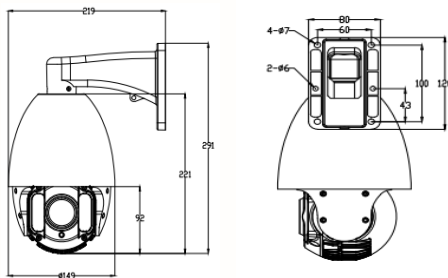

Dimensions

Specifications

Model	PZ2-T310
CAMERA	
Image Sensor	Sony 1/2.8" 2.1MP STARVIS sensor
Effective Pixel	1920 (H) x 1080 (V)
Frame Rate	25/30fps
Resolution	up to 1920 x 1080 (main stream); up to D1 (sub stream)
Video Compression	H.265 / H.264 / M-JPEG (16kbps – 8000kbps)
Open Standard	ONVIF (Profile S)
Min. Illumination	0.0 lux (IR on); 0.02 lux (colour, IR off), 0.002 lux (B/W, IR off)
IR Range	80m
Lens	12X optical zoom, f=4.7–56.4mm
Angle of View	6.4° ~ 60.9°
Electronic Shutter	1/15 (Max) ; 1/5000 (Min)
S/N Ratio	≥50db
CONTROL	
Video Adjustment	Brightness, contrast, saturation, sharpness, hue
3D Noise Reduction	Close / low / mid / mid-high / high
True WDR	Close / low / mid / high
Video Compensation	BLC / HLC / off
Auto Gain Control	Auto / on / off
Day / Night	Auto / color / B/W / external
Privacy Mask	8 zones
ROI	4 zones
Mirror	Close / horizontal / vertical / 180° rotation
Defogging	Close / open
Slow Shutter	Close / open
TELEMETRY	
Panning Angle	360°
Panning Speed	0.1°-200°/sec (manual); 240°/sec (preset)
Tilting Angle	90°
Preset	256
Patrol	8
Tour	8
Pattern	4
Home Position	Preset / patrol / tour / pattern / off
EVENT	
Event Type	External alarm, video motion detection, video tamper, network interruption
Action Type	Dial-back, snapshot, relay switch control, email notification, micro SD card recording
External Alarm Input	1
Motion Detection	4
Relay Output	1
COMMUNICATION	
Network	RJ-45, 100 base-T
Protocol	TCP/IP, UDP, HTTP, DHCP, RTSP, DDNS, SMTP(SSL), PPPoE, UPNP, NTP, P2P, FTP
Concurrent Connection	4
Audio Input	1
Audio Output	1
Video Output	1 (CVBS)
MISCELLANEOUS	
Weather Protection	IP66
Operating Environment	-30 ~ 50°C / 90% relative humidity (no condensation)
Power Supply	DC24V/PoE (IEEE802.3at), 30W
Dimensions (mm)	291 (H) x 149 (D)
Weight	4kg