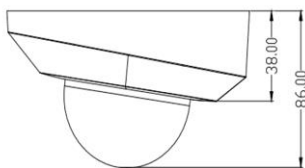

Intelligent 4MP Compact Dome IP Camera

Features

- 1/3" 4MP CMOS sensor
- H.265 / H.264 / M-JPEG dual streams
- Built-in video analytic functions
- Micro SD slot for recording
- Day/Night (ICR), WDR, 3DNR, AGC
- ONVIF (Profile S)
- Power over Ethernet (PoE)

Dimensions

Specifications

Model	NF4-D62S
CAMERA	
Image Sensor	1/3" 4MP CMOS sensor
Effective Pixel	2592 (H) x 1520 (V)
Frame Rate	25/30fps
Resolution	Up to 2592 x 1520 (main stream); up to VGA (sub stream)
Video Compression	H.265, H.264, M-JPEG (16kbps – 8000kbps)
Audio Compression	G.711u (64kbps)
Open Standard	ONVIF (Profile S)
Min. Illumination	0.0 lux (IR on)
IR Range	10m
Sync System	Internal
Scan System	Progressive scan
Lens	3.6mm
Electronic Shutter	Auto / manual (1/30-1/10000) / FLK
CONTROL	
Video Adjustment	Brightness, contrast, saturation, sharpness, hue
3D Noise Reduction	Close / low / mid / mid-high / high
Digital WDR	Close / low / mid / high
Auto Gain Control	Low / mid-low / mid / mid-high / high
Day / Night	Auto / color / B/W / external
Privacy Mask	4 zones
Mirror	Close / horizontal / vertical / 90° rotation / 180° rotation / 270° rotation
Slow Shutter	Close / open
EVENT	
Event Type	Video motion detection, video tamper, network interruption
Video Analysis	Tripwire, loitering, missing / unattended object detection, crowd monitoring
Action Type	Dial-back, snapshot, email notification, micro SD card recording
External Alarm Input	0
Motion Detection	4
Relay Output	0
COMMUNICATION	
Network	RJ-45, 100 base-T
Protocol	TCP/IP, UDP, HTTP, DHCP, RTSP, DDNS, SMTP(SSL), PPPoE, UPNP, NTP, P2P, FTP
Concurrent Connection	4
Audio Input	0
Audio Output	0
Video Output	1 (CVBS)
MISCELLANEOUS	
Weather Protection	IP66
Operating Environment	-20 ~ 55°C / 90% relative humidity (no condensation)
Power Supply	DC12V / PoE, 8W
Dimensions (mm)	86 (H) x Φ117 (D)
Weight	500g