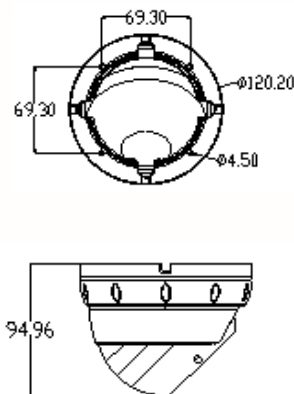

Intelligent 4MP Eyeball IP Camera

Features

- 1/3" 4MP CMOS sensor
- H.265 / H.264 / M-JPEG dual streams
- Built-in video analytic functions
- Day/Night (ICR), WDR, 3DNR, AGC
- ONVIF (Profile S)
- Power over Ethernet (PoE)

Dimensions

Specifications

Model	NF4-D32S
CAMERA	
Image Sensor	1/3" 4MP CMOS sensor
Effective Pixel	2592 (H) x 1520 (V)
Frame Rate	25/30fps
Resolution	Up to 2592 x 1520 (main stream); up to VGA (sub stream)
Video Compression	H.265, H.264, M-JPEG (16kbps – 8000kbps)
Audio Compression	-
Open Standard	ONVIF (Profile S)
Min. Illumination	0.0 lux (IR on)
IR Range	30m
Sync System	Internal
Scan System	Progressive scan
Lens	3.6mm
Angle of View	Horizontal: 74°; Vertical: 41°
Electronic Shutter	Auto / manual (1/30-1/10000) / FLK
CONTROL	
Video Adjustment	Brightness, contrast, saturation, sharpness, hue
3D Noise Reduction	Close / low / mid / mid-high / high
Digital WDR	Close / low / mid / high
Auto Gain Control	Low / mid-low / mid / mid-high / high
Day / Night	Auto / color / B/W / external
Privacy Mask	4 zones
Mirror	Close / horizontal / vertical / 90° rotation / 180° rotation / 270° rotation
Slow Shutter	Close / open
EVENT	
Event Type	Video motion detection, video tamper
Video Analysis	Tripwire, loitering, missing / unattended object detection, crowd monitoring
Action Type	Dial-back, snapshot, email notification
External Alarm Input	0
Motion Detection	4
Relay Output	0
COMMUNICATION	
Network	RJ-45, 100 base-T
Protocol	TCP/IP, UDP, HTTP, DHCP, RTSP, DDNS, SMTP(SSL), PPPoE, UPNP, NTP, P2P, FTP
Concurrent Connection	4
Audio Input	0
Audio Output	0
Video Output	1 (CVBS)
MISCELLANEOUS	
Weather Protection	IP65
Operating Environment	-20 ~ 55°C / 90% relative humidity (no condensation)
Power Supply	DC12V / PoE, 10W
Dimensions (mm)	95 (H) x Φ120 (D)
Weight	675g
Accessories	CC-WL0D3, CC-DP0D3