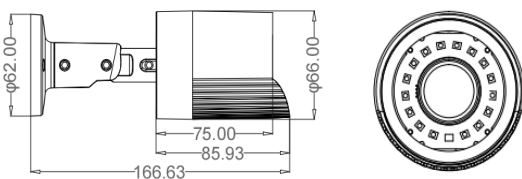

## Intelligent 4MP Mini Bullet IP Camera

### Features

- 1/3" 4MP CMOS sensor
- H.265 / H.264 / M-JPEG dual streams
- Built-in video analytic functions
- Day/Night (ICR), WDR, 3DNR, AGC
- ONVIF (Profile S)
- Power over Ethernet (PoE)

### Dimensions

### Specifications

Model	NF4-B22S
<b>CAMERA</b>	
Image Sensor	1/3" 4MP CMOS sensor
Effective Pixel	2592 (H) x 1520 (V)
Frame Rate	25/30fps
Resolution	Up to 2592 x 1520 (main stream); up to VGA (sub stream)
Video Compression	H.265, H.264, M-JPEG (16kbps – 8000kbps)
Audio Compression	-
Open Standard	ONVIF (Profile S)
Min. Illumination	0.0 lux (IR on)
IR Range	20m
Sync System	Internal
Scan System	Progressive scan
Lens	3.6mm
Angle of View	Horizontal: 74°; Vertical: 41°
Electronic Shutter	Auto / manual (1/30-1/10000) / FLK
<b>CONTROL</b>	
Video Adjustment	Brightness, contrast, saturation, sharpness, hue
3D Noise Reduction	Close / low / mid / mid-high / high
Digital WDR	Close / low / mid / high
Auto Gain Control	Low / mid-low / mid / mid-high / high
Day / Night	Auto / color / B/W / external
Privacy Mask	4 zones
Mirror	Close / horizontal / vertical / 90° rotation / 180° rotation / 270° rotation
Slow Shutter	Close / open
<b>EVENT</b>	
Event Type	Video motion detection, video tamper
Video Analysis	Tripwire, loitering, missing / unattended object detection, crowd monitoring
Action Type	Dial-back, snapshot, email notification
External Alarm Input	0
Motion Detection	4
Relay Output	0
<b>COMMUNICATION</b>	
Network	RJ-45, 100 base-T
Protocol	TCP/IP, UDP, HTTP, DHCP, RTSP, DDNS, SMTP(SSL), PPPoE, UPNP, NTP, P2P, FTP
Concurrent Connection	4
Audio Input	0
Audio Output	0
Video Output	1 (CVBS)
<b>MISCELLANEOUS</b>	
Weather Protection	IP66
Operating Environment	-20 ~ 55°C / 90% relative humidity (no condensation)
Power Supply	DC12V / PoE, 7W
Dimensions (mm)	66 (W) x 66 (H) x 167 (L)
Weight	400g