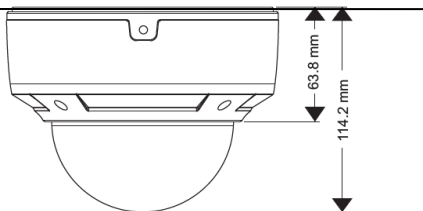

Features

- WQHD IR Vari-Focal dome
- 1/3" 4MP CMOS sensor, 25/30fps
- H.265 / Enhanced H.264 compression
- 3 independent video streams
- f=3.3 ~ 12mm vari-focal lens
- 20~30M IR illumination range
- IP66 weather proof
- Power over Ethernet, PoE
- True day & night operation with auto IR-cut filter
- ONVIF Profile S

Dimension

Unit: mm

Specifications

MODEL		MP425AE-HD
VIDEO	IMAGE SENSOR	1/3" 4MP CMOS Sensor
	RESOLUTION	2560 x 1440 / 2304 x 1296 / 1920 x 1080 (1080p) / 1280 x 720 (720p) / D1 / CIF / 480 x 240
	FRAME RATE	Up to 25/30fps
	MINIMUM ILLUMINATION	0.05 lux @F1.2, AGC ON; 0 lux with IR, 20-30M
	LENS	f=3.3 ~ 12mm
	ANGLE OF VIEW	80° ~ 38°
	AUTO IR-CUT FILTER	Yes
	VIDEO SETTINGS	Brightness/Contrast/Saturation, Region Of Interest Coding, Wide Dynamic, Sharpness, Noise Reduction
AUDIO	INPUT	1 ch
	OUTPUT	1 ch
CONNECTIVITY	NETWORK INTERFACE	RJ-45
	NETWORK PROTOCOL	TCP/IP, UDP, DHCP, NTP, RTSP, PPPoE, DDNS, SMTP, FTP
	DYNAMIC IP	sureLINK, DDNS
	VIDEO MAIN STREAM RESOLUTION	2560 x 1440 / 2304 x 1296 / 1920 x 1080 / 1280 x 720
	VIDEO SUB STREAM 1 RESOLUTION	1280 x 720 / D1 / CIF
	VIDEO SUB STREAM 2 RESOLUTION	D1 / CIF / 480 x 240
	CONCURRENT USERS	10 (Independent)
	WEB SERVER	Built-in
INTERNAL RECORDING	ON-BOARD STORAGE	Built-in micro SD slot
EVENT HANDLING	EXTERNAL ALARM INPUT	1 ch
COMPRESSION	VIDEO COMPRESSION	H.265, Enhanced H.264
	VIDEO STREAMING	3 Independent Streams
POWER	POWER IN	12V DC / PoE
	MAX. RATING	2.5W / 5W (IR On)
OPERATING ENVIRONMENT	AMBIENT TEMPERATURE	-20°C - 50°C
	RELATIVE HUMIDITY	10 ~ 90% (No Condensation)
MECHANICAL DESIGN	WEATHER PROOF	IP66
	VANDAL RESISTANT	IK10
	DIMENSIONS	Φ151mm × 115mm
	NET WEIGHT	1100g