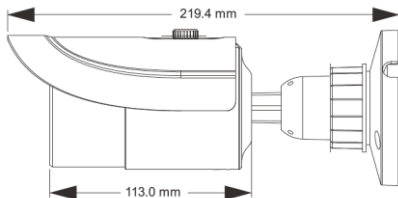

Dimension

TeleEye Group
Hong Kong China Malaysia Philippines
South Africa Sri Lanka Turkey U.K.

DISTRIBUTED BY:

www.TeleEye.com