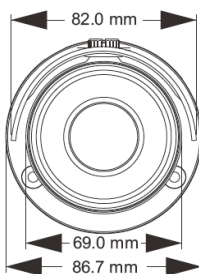

Dimension

TeleEye Group
Hong Kong China Malaysia Philippines
South Africa Sri Lanka Turkey U.K.

DISTRIBUTED BY:

www.TeleEye.com