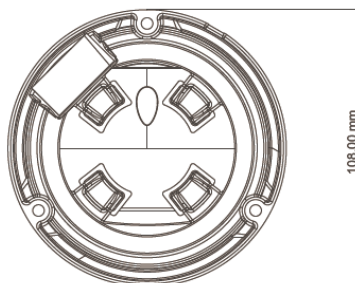

Dimension

TeleEye Group
Hong Kong China Malaysia Philippines
South Africa Sri Lanka Turkey U.K.

DISTRIBUTED BY:

www.TeleEye.com