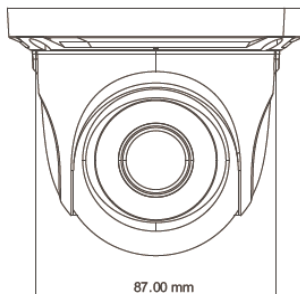

Dimension

TeleEye Group
Hong Kong China Malaysia Philippines
South Africa Sri Lanka Turkey U.K.

DISTRIBUTED BY:

www.TeleEye.com