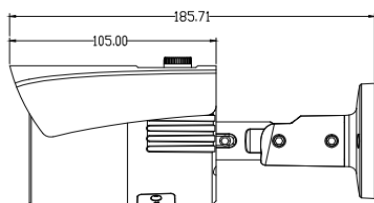

Features

- 1080p IR Bullet
- 1/2.8" Sony 2MP Starlight CMOS sensor
- H.265 / Enhanced H.264 compression
- Electric vari-focal
f=2.8mm ~ 8mm
- ~25m IR illumination range
- IP66 weather proof
- Power over Ethernet
- ONVIF Profile S

Dimension

Unit: mm

Specifications

MODEL		MQ2277E-HD
VIDEO	IMAGE SENSOR	1/2.8" Sony 2MP Starlight CMOS
	RESOLUTION	1080p / 960p / 720p / XGA / D1
	FRAME RATE	Up to 30fps
	MINIMUM ILLUMINATION	0Lux/F1.4 (IR ON) 15pcs IR LED ~25M, Color: 0.01Lux / F1.4, B/W: 0.005Lux / F1.4
	LENS	f=2.8mm ~ 8mm motorized lens (auto / manual focus)
	VIEW ANGLE	50-97
	ELECTRONIC SHUTTER	Auto/ Manual (1/25~1/10000), FLK
	VIDEO SETTINGS	Brightness / Contrast / Saturation / Mirror / Exposure / Flickerless Control / Sharpness / TWDR / 3DNR
	ANALOG VIDEO OUTPUT	1CH 1.0Vp-p composite video output
AUDIO	INPUT	1CH Audio intercom input
	OUTPUT	1CH
CONNECTIVITY	NETWORK INTERFACE	RJ-45
	CONCURRENT USERS	4
	WEB SERVER	Built-in
	ONVIF	Profile S
COMPRESSION	VIDEO COMPRESSION	H.265 / Enhanced H.264
	VIDEO STREAMING	Dual-stream
EVENT HANDLING	PRIVACY ZONE	4
	SNAP SHOT	JPEG
	MOTION DETECTION	Yes
	ACTION	Recording, Alarm output, Email
	ALARM INPUT	2
	RELAY SWITCH	1
EDGE RECORDING	TF Card	Max. 64GB
POWER	VOLTAGE	12VDC
	MAX. RATING	7W
	POE	YES
OPERATING ENVIRONMENT	AMBIENT TEMPERATURE	-20°C ~ 55°C
	RELATIVE HUMIDITY	0%-90%
MECHANICAL DESIGN	WEATHER PROOF	IP66
	DIMENSION	117mm x 88mm x 81mm
	WEIGHT	700g