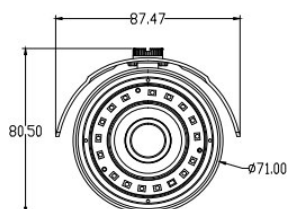

Features

- 1080p IR Bullet
- 1/2.8" Sony 2MP Starlight CMOS sensor
- H.265 / Enhanced H.264 compression
- Electric vari-focal
f=2.8mm ~ 8mm
- ~25m IR illumination range
- IP66 weather proof
- Power over Ethernet
- ONVIF Profile S

Dimension

Unit: mm

Specifications

MODEL		MQ2277E-HD
VIDEO	IMAGE SENSOR	1/2.8" Sony 2MP Starlight CMOS
	RESOLUTION	1080p / 960p / 720p / XGA / D1
	FRAME RATE	Up to 30fps
	MINIMUM ILLUMINATION	0Lux/F1.4 (IR ON) 15pcs IR LED ~25M, Color: 0.01Lux / F1.4, B/W: 0.005Lux / F1.4
	LENS	f=2.8mm ~ 8mm motorized lens (auto / manual focus)
	VIEW ANGLE	50-97
	ELECTRONIC SHUTTER	Auto/ Manual (1/25~1/10000), FLK
	VIDEO SETTINGS	Brightness / Contrast / Saturation / Mirror / Exposure / Flickerless Control / Sharpness / TWDR / 3DNR
	ANALOG VIDEO OUTPUT	1CH 1.0Vp-p composite video output
AUDIO	INPUT	1CH Audio intercom input
	OUTPUT	1CH
CONNECTIVITY	NETWORK INTERFACE	RJ-45
	CONCURRENT USERS	4
	WEB SERVER	Built-in
	ONVIF	Profile S
COMPRESSION	VIDEO COMPRESSION	H.265 / Enhanced H.264
	VIDEO STREAMING	Dual-stream
EVENT HANDLING	PRIVACY ZONE	4
	SNAP SHOT	JPEG
	MOTION DETECTION	Yes
	ACTION	Recording, Alarm output, Email
	ALARM INPUT	2
	RELAY SWITCH	1
EDGE RECORDING	TF Card	Max. 64GB
POWER	VOLTAGE	12VDC
	MAX. RATING	7W
	POE	YES
OPERATING ENVIRONMENT	AMBIENT TEMPERATURE	-20°C ~ 55°C
	RELATIVE HUMIDITY	0%-90%
MECHANICAL DESIGN	WEATHER PROOF	IP66
	DIMENSION	117mm x 88mm x 81mm
	WEIGHT	700g