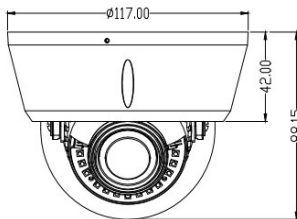

Features

- 1080p IR Dome
- 1/2.8" Sony 2MP Starlight CMOS sensor
- H.265 / Enhanced H.264 compression
- Electric Vari-focal
f=2.8mm ~ 12mm
- ~25m IR illumination range
- IP66 weather proof
- Vandal resistant
- Power over Ethernet
- ONVIF Profile S

Dimension

Unit: mm

Specifications

MODEL		MQ2255E-HD
VIDEO	IMAGE SENSOR	1/2.8" Sony 2MP Starlight CMOS
	RESOLUTION	1080p / 960p / 720p / XVGA / D1
	FRAME RATE	Up to 30fps
	MINIMUM ILLUMINATION	0Lux/F1.4 (IR ON) 12pcs IR LED ~25M, Color: 0.01Lux / F1.4, B/W:0.005Lux / F1.4
	LENS	f=2.8mm ~ 12mm motorized lens (auto / manual focus)
	VIEW ANGLE	35-97
	ELECTRONIC SHUTTER	Auto/ Manual (1/25~1/10000), FLK
	VIDEO SETTINGS	Brightness / Contrast / Saturation / Mirror / Exposure / Flickerless Control / Sharpness / TWDR / 3DNR
	ANALOG VIDEO OUTPUT	1CH 1.0Vp-p composite video output
AUDIO	INPUT	1CH Audio intercom input
	OUTPUT	1CH
CONNECTIVITY	NETWORK INTERFACE	RJ-45
	CONCURRENT USERS	4
	WEB SERVER	Built-in
	ONVIF	Profile S
COMPRESSION	VIDEO COMPRESSION	H.265 / Enhanced H.264
	VIDEO STREAMING	Dual-stream
EVENT HANDLING	PRIVACY ZONE	4
	SNAP SHOT	JPEG
	MOTION DETECTION	Yes
	ACTION	Recording, Alarm output, Email
	ALARM INPUT	2
	RELAY SWITCH	1
EDGE RECORDING	TF Card	Max. 64GB
POWER	VOLTAGE	12VDC
	MAX. RATING	7W
	POE	YES
OPERATING ENVIRONMENT	AMBIENT TEMPERATURE	-20°C ~ 55°C
	RELATIVE HUMIDITY	0%-90%
MECHANICAL DESIGN	WEATHER PROOF	IP66
	VANDAL RESISTANT	IK10
	DIMENSION	117mm x 88.5mm
	WEIGHT	650g