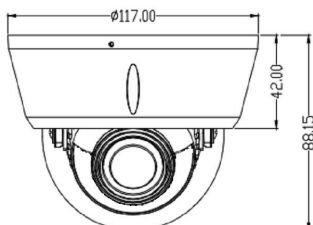

## Features

- 1080p Dome
- 1/2.8" Sony 2MP Starlight CMOS sensor
- H.265 / Enhanced H.264 compression
- Vari-focal f=2.8mm ~ 12mm
- IP66 weather proof
- Vandal resistant
- Power over Ethernet
- ONVIF Profile S

## Dimension

Unit: mm

## Specifications

MODEL		MQ2211E-HD
VIDEO	IMAGE SENSOR	1/2.8" Sony 2MP Starlight CMOS
	RESOLUTION	1080p / 960p / 720p / XGA / D1
	FRAME RATE	Up to 30fps
	MINIMUM ILLUMINATION	Color: 0.01Lux / F1.4, B/W:0.005Lux / F1.4
	LENS	f=2.8mm ~12mm vari-focal lens
	VIEW ANGLE	35-97
	ELECTRONIC SHUTTER	Auto/ Manual (1/25~1/10000), FLK
	VIDEO SETTINGS	Brightness / Contrast / Saturation / Mirror / Exposure / Flickerless Control / Sharpness / TWDR / 3DNR
	ANALOG VIDEO OUTPUT	1CH 1.0Vp-p composite video output
AUDIO	INPUT	1CH Audio intercom input
	OUTPUT	1CH
CONNECTIVITY	NETWORK INTERFACE	RJ-45
	CONCURRENT USERS	4
	WEB SERVER	Built-in
	ONVIF	Profile S
COMPRESSION	VIDEO COMPRESSION	H.265 / Enhanced H.264
	VIDEO STREAMING	Dual-stream
EVENT HANDLING	PRIVACY ZONE	4
	SNAP SHOT	JPEG
	MOTION DETECTION	Yes
	ACTION	Recording, Alarm output, Email
	ALARM INPUT	2
	RELAY SWITCH	1
EDGE RECORDING	TF Card	Max. 64GB
POWER	VOLTAGE	12VDC
	MAX. RATING	7W
	POE	YES
OPERATING ENVIRONMENT	AMBIENT TEMPERATURE	-20°C ~ 55°C
	RELATIVE HUMIDITY	0%-90%
MECHANICAL DESIGN	WEATHER PROOF	IP66
	VANDAL RESISTANT	IK10
	DIMENSION	117mm x 88.5mm
	WEIGHT	650g